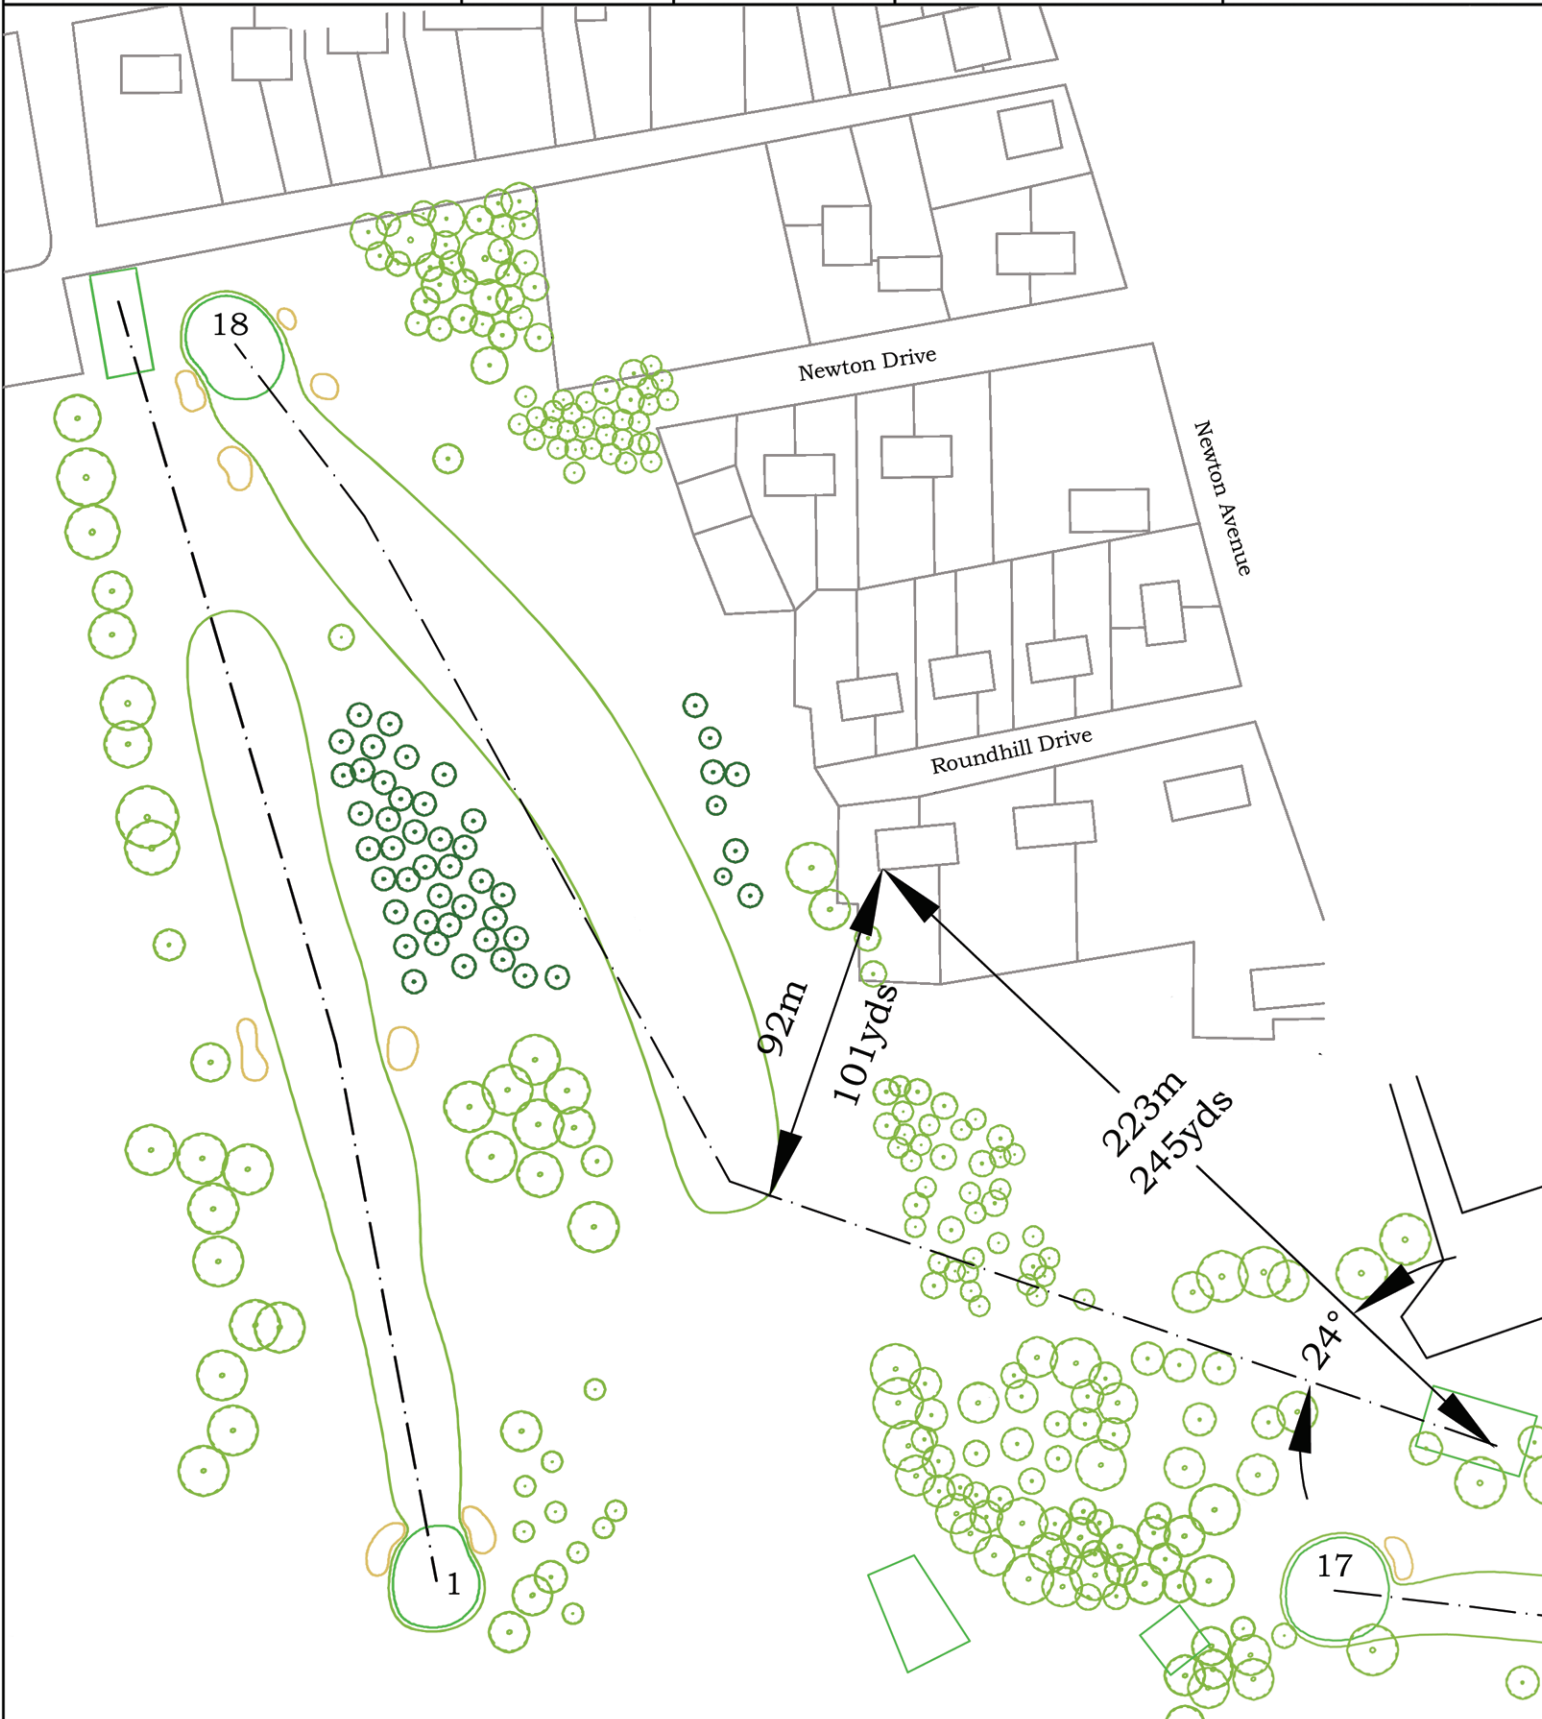

ELDERSLIE GOLF COURSE

CLIENT

Elderslie Golf Club
63 Main Road
Elderslie
PA5 9AZ

PREPARED BY

GOLF ARCHITECTURE
INTERNATIONAL
Netherwood
Johnshill
Lochwinnoch
PA12 4EL

DRAWING TITLE: D6-PSC

Proposal - Critical Dimensions

NOTES

- Diagram generated from composite OS Mapping and aerial photograph